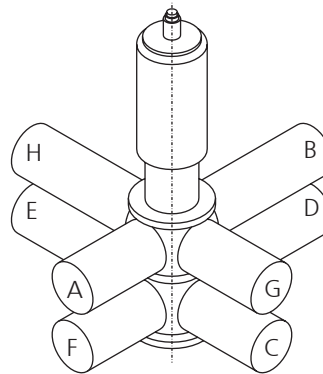

Mix Proof Valves

For additional ports and/or differing standard port configuration please specify ports with letters.