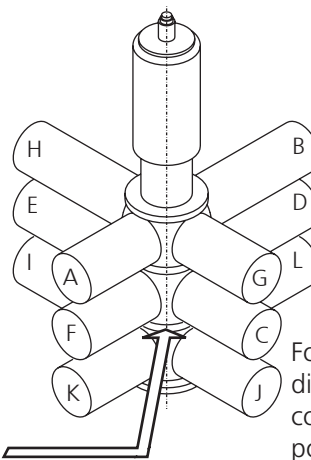

## SVP Valves

For additional ports and/or differing standard port configuration please specify ports with letters.

## Mix Proof Valves

For additional ports and/or differing standard port configuration please specify ports with letters.

## Mix Proof Changeover Valves

Lower valve housing  
with clamp connection

For additional ports and/or  
differing standard port  
configuration please specify  
ports with letters.

Südmö North America, Inc. reserves the right to make changes in the technical specifications at any time.