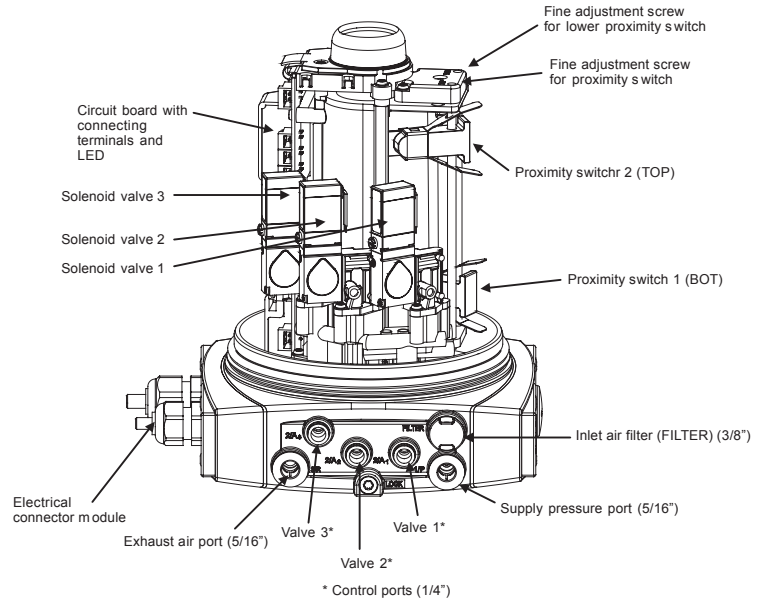

Dimensions

IntelliTop™ Control Top

Südmo North America, Inc.
 1330 Anvil Drive, Rockford, IL 61115 USA
 T 815.639.0322 • F 815.639.1135
 E info@sudmona.com • I www.sudmona.com

Südmo North America, Inc. reserves the right to make changes in the technical specifications at any time.