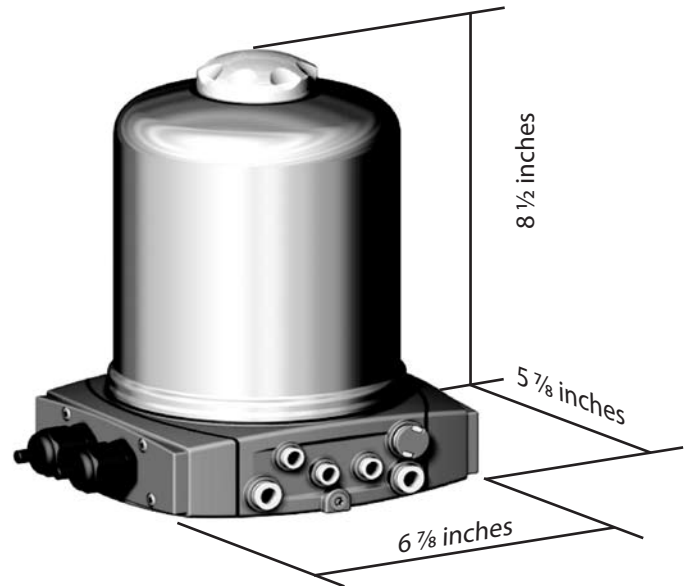

Dimensions

IntelliTop™ Control Top

Südmo North America, Inc.
 1330 Anvil Drive, Rockford, IL 61115 USA
 T 815.639.0322 • F 815.639.1135
 E info@sudmona.com • I www.sudmona.com

Südmo North America, Inc. reserves the right to make changes in the technical specifications at any time.